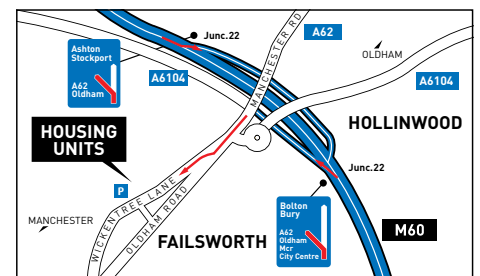

WWW.HOUSINGUNITS.CO.UK

CELEBRATING HOME FURNISHING HEAVEN SINCE 1947

We do attempt to ensure that all prices and information are correct at time of printing. However, we retain the right to adjust products and prices as necessary. All offers are subject to availability.†