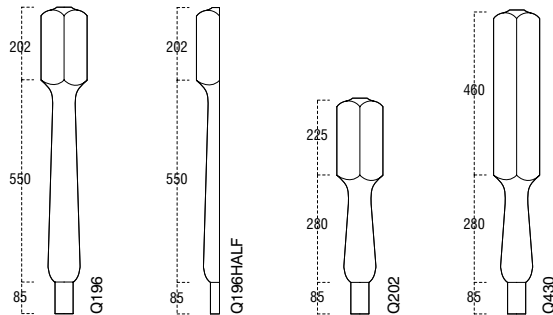

QUAYS NEWEL TURNINGS

* PINE	Q196P	837 x 91 x 91	1	£23.12
* PINE	Q196PHALF	837 x 91 x 43	1	£13.86
OAK	Q196O	837 x 91 x 91	1	£75.65
OAK	Q196OHALF	837 x 91 x 43	1	£45.39
* PINE	Q202P	590 x 91 x 91	1	£26.09
OAK	Q202O	590 x 91 x 91	1	£75.65
* PINE	Q430P	825 x 91 x 91	1	£23.12
OAK	Q430O	825 x 91 x 91	1	£75.65