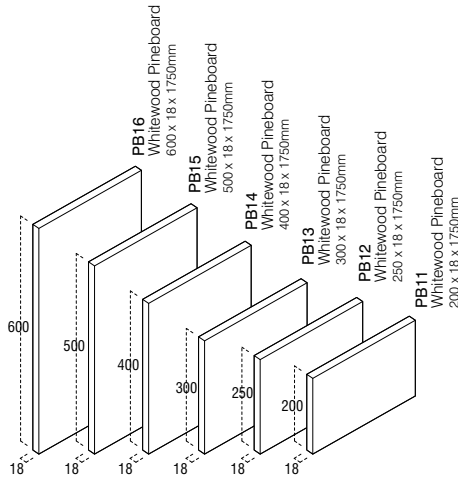

LOUVRE DOORS/

Timber Product Code Size Pack Qty RRP per piece

LOUVRE DOORS - NO CENTRE RAIL

PINE	PLD200	457 x 305 x 28	1	£8.57
PINE	PLD201	457 x 381 x 28	1	£9.88
PINE	PLD202	457 x 457 x 28	1	£11.59
PINE	PLD203	457 x 533 x 28	1	£13.11
PINE	PLD204	457 x 610 x 28	1	£14.97
PINE	PLD205	610 x 305 x 28	1	£10.61
PINE	PLD206	610 x 381 x 28	1	£12.55
PINE	PLD207	610 x 457 x 28	1	£14.45
PINE	PLD208	610 x 533 x 28	1	£16.33
PINE	PLD209	610 x 610 x 28	1	£18.50
PINE	PLD210	762 x 305 x 28	1	£12.72
PINE	PLD211	762 x 381 x 28	1	£14.81
PINE	PLD212	762 x 457 x 28	1	£16.90
PINE	PLD213	762 x 533 x 28	1	£19.17
PINE	PLD214	762 x 610 x 28	1	£21.28
PINE	PLD215	914 x 305 x 28	1	£14.81