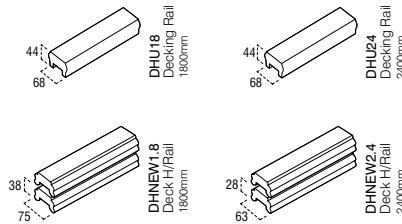

SOFTWOOD DECKING/COMPONENTS

Timber /Finish	Product Code	Size	Pack Qty	RRP

HANDRAILS & BASERAILS

TREATED PINE	DHU18	1800 x 44 x 68	1	£6.08
TREATED PINE	DHU24	2400 x 44 x 68	1	£8.09
TREATED PINE	DHNEW1.8	1800 x 38 x 75	1	£3.68
TREATED PINE	DHNEW24	2400 x 38 x 75	1	£4.91