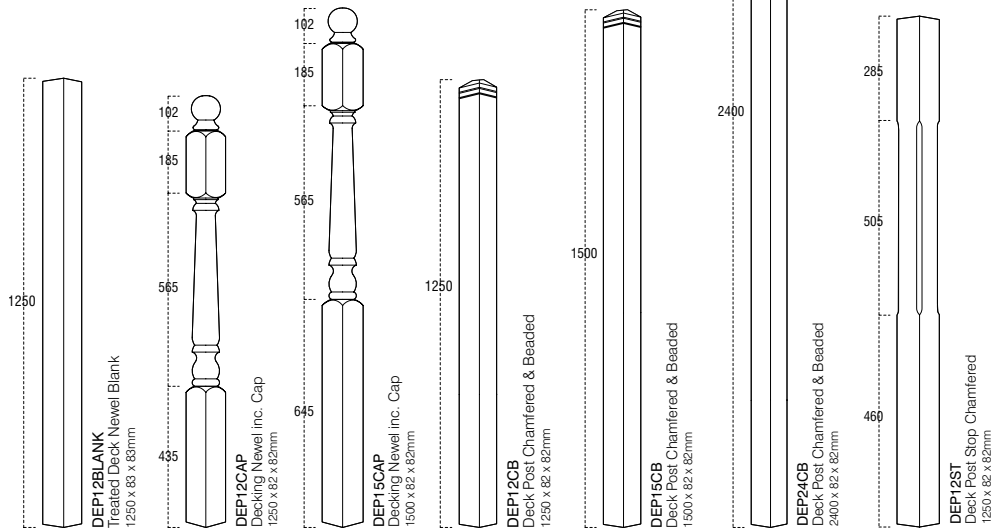

DECK POSTS

TREATED PINE	DEP12BLANK	1250 x 82 x 82	1	£6.54
TREATED PINE	DEP12CAP	1250 x 82 x 82	1	£8.30
TREATED PINE	DEP15CAP	1500 x 82 x 82	1	£11.35
TREATED PINE	DEP12CB	1250 x 82 x 82	1	£7.93
TREATED PINE	DEP15CB	1500 x 82 x 82	1	£11.35
TREATED PINE	DEP24CB	2400 x 82 x 82	1	£17.48
TREATED PINE	DEP12ST	1250 x 82 x 82	1	£7.93
TREATED PINE	DEP15ST	1500 x 82 x 82	1	£9.91