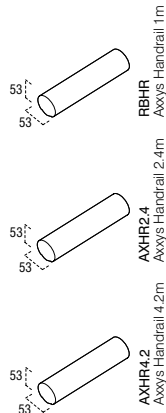

AXXYS/CONNECTOR FITTINGS

Timber /Finish   Product Code   Size   Pack Qty   RRP

AXXYS ORIGIN CONNECTOR FITTINGS

CHROME	AXB	N/A	2	£2.12
CHROME	AXBC	N/A	1	£16.41
CHROME	AXBCT	N/A	1	£20.86
CHROME	AXLQT	N/A	1	£11.54
CHROME	AXTC	N/A	1	£32.29
CHROME	AXUHR	N/A	1	£24.26
CHROME	AXCOL	N/A	1	£13.31
BRUSHED NICKEL	AXBN	N/A	2	£2.45
BRUSHED NICKEL	AXBCN	N/A	1	£18.87
BRUSHED NICKEL	AXBCTN	N/A	1	£23.99
BRUSHED NICKEL	AXLQTN	N/A	1	£13.27
BRUSHED NICKEL	AXTCN	N/A	1	£37.13
BRUSHED NICKEL	AXUHRN	N/A	1	£27.89
BRUSHED NICKEL	AXCOLN	N/A	1	£15.97

WALL PATRICE/ALL ITEMS ARE SUPPLIED PRE-FINISHED

PINE	AXPATP	21 x 90 x 100	1	£5.48
OAK	AXPATO	21 x 90 x 100	1	£6.95
WALNUT	AXPATW	21 x 90 x 100	1	£13.91

HANDRAILS/ALL ITEMS ARE SUPPLIED PRE-FINISHED

* PINE	RBHRP	1000 x 54 x 54	1	£13.78
OAK	RBHRO	1000 x 54 x 54	1	£26.68
* WALNUT	RBHRW	1000 x 54 x 54	1	£63.94
PINE	AXHR2.4P	2400 x 54 x 54	1	£38.55
HEMLOCK ■	AXHR2.4H	2400 x 54 x 54	1	£26.96
* OAK	AXHR2.4O	2400 x 54 x 54	1	£108.34
WALNUT	AXHR2.4WAL	2400 x 54 x 54	1	£153.62
PINE	AXHR4.2P	4200 x 54 x 54	1	£66.53
HEMLOCK ■	AXHR4.2H	4200 x 54 x 54	1	£43.81
OAK	AXHR4.2O	4200 x 54 x 54	1	£235.73
WALNUT	AXHR4.2WAL	4200 x 54 x 54	1	£268.84

■ supplied unfinished

RBHR
Axxys Handrail 1m

AXHR2.4
Axxys Handrail 2.4m

AXHR4.2
Axxys Handrail 4.2m

BASERAILS/ALL ITEMS ARE SUPPLIED PRE-FINISHED

* PINE	AXBR2.4P	2400 x 27 x 53	1	£25.37
HEMLOCK ■	AXBR2.4H	2400 x 27 x 53	1	£17.32
OAK	AXBR2.4O	2400 x 27 x 53	1	£74.94
* WALNUT	AXBR2.4WAL	2400 x 27 x 53	1	£88.22
PINE	AXBR4.2P	4200 x 27 x 53	1	£42.91
HEMLOCK ■	AXBR4.2H	4200 x 27 x 53	1	£28.15
OAK	AXBR4.2O	4200 x 27 x 53	1	£133.53
WALNUT	AXBR4.2WAL	4200 x 27 x 53	1	£154.39

■ supplied unfinished