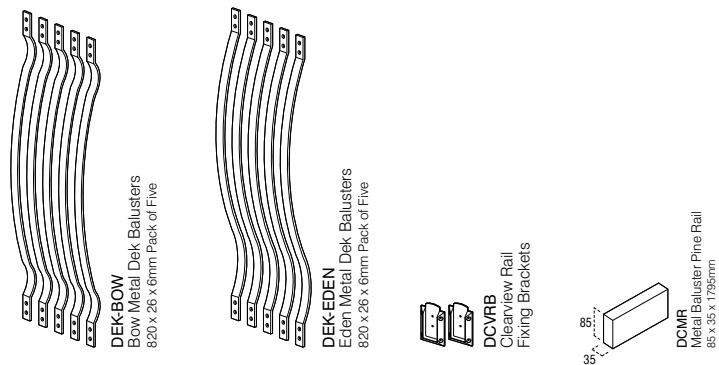

FIXINGS/ALUMINIUM IS BLACK POWDER COATED

ALUMINIUM	DEK-EDEN	820 x 26 x 6	5	£20.30
ALUMINIUM	DEK-BOW	820 x 26 x 6	5	£20.30
TREATED PINE	DCMR	1795 x 35 x 88	1	£11.21
ABS	DCVRB	N/A	1pr	£3.43