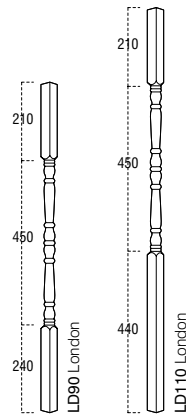

LONDON

* PINE	LD90P	895 x 32 x 32	1	£2.05
HEMLOCK	LD90H	895 x 32 x 32	1	£3.30
HEMLOCK	LD110H	1100 x 32 x 32	1	£5.47