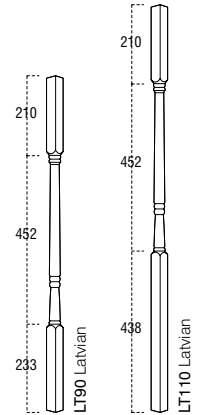

BENCHMARK™/32MM SPINDLES

Timber	Product Code	Size	Pack Qty	RRP

CLASSIC

* PINE	CL90P	895 x 32 x 32	1	£2.05

Timber	Product Code	Size	Pack Qty	RRP

LATVIAN

* PINE	LT90P	895 x 32 x 32	1	£2.05
SAPELE	LT90M	895 x 32 x 32	1	£3.87
SAPELE	LT110M	1100 x 32 x 32	1	£6.97
HEMLOCK	LT90H	895 x 32 x 32	1	£3.30
HEMLOCK	LT110H	1100 x 32 x 32	1	£5.47
OAK	LT99O	895 x 32 x 32	1	£7.79
OAK	LT110O	1100 x 32 x 32	1	£10.46