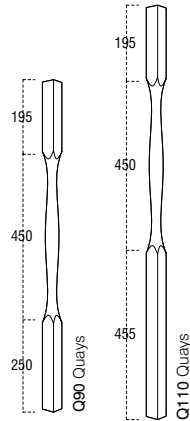

BENCHMARK™ /41MM SPINDLES

Timber	Product Code	Size	Pack Qty	RRP

QUAYS

* PINE	Q90P	895 x 41 x 41	1	£2.64
* PINE	Q110P	1100 x 41 x 41	1	£6.98
OAK	Q90O	895 x 41 x 41	1	£13.24
OAK	Q110O	1100 x 41 x 41	1	£18.55