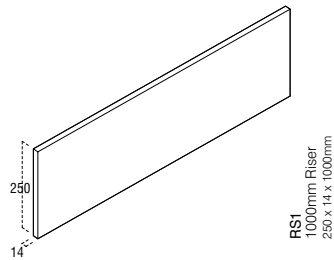

OAK RISERS

OAK	RS10	1000 x 14 x 270	1	£11.79
OAK	RS150	1500 x 14 x 270	1	£17.41