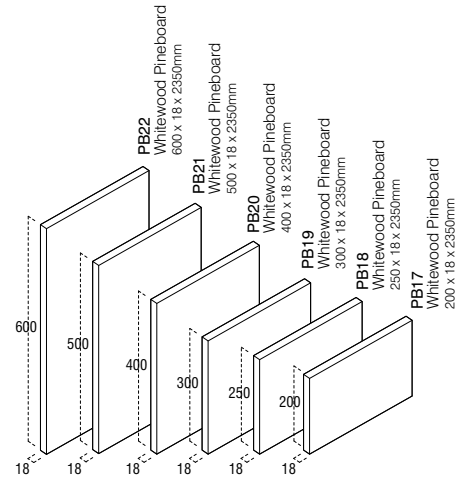

LOUVRE DOORS/

Timber Product Code Size Pack Qty RRP per piece

LOUVRE DOORS - NO CENTRE RAIL

PINE	PLD200	457 x 305 x 28	1	£8.57
PINE	PLD201	457 x 381 x 28	1	£9.88
PINE	PLD202	457 x 457 x 28	1	£11.59
PINE	PLD203	457 x 533 x 28	1	£13.11
PINE	PLD204	457 x 610 x 28	1	£14.97
PINE	PLD205	610 x 305 x 28	1	£10.61
PINE	PLD206	610 x 381 x 28	1	£12.55
PINE	PLD207	610 x 457 x 28	1	£14.45
PINE	PLD208	610 x 533 x 28	1	£16.33
PINE	PLD209	610 x 610 x 28	1	£18.50
PINE	PLD210	762 x 305 x 28	1	£12.72
PINE	PLD211	762 x 381 x 28	1	£14.81
PINE	PLD212	762 x 457 x 28	1	£16.90
PINE	PLD213	762 x 533 x 28	1	£19.17
PINE	PLD214	762 x 610 x 28	1	£21.28
PINE	PLD215	914 x 305 x 28	1	£14.81