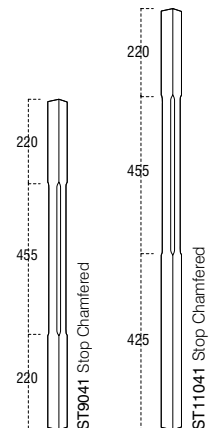

Timber	Product Code	Size	Pack Qty	RRP
--------	--------------	------	----------	-----

TRADITIONAL

* PINE	TD90P	895 x 41 x 41	1	£2.64
* PINE	TD110P	1100 x 41 x 41	1	£5.22
HEMLOCK	TD90H	895 x 41 x 41	1	£5.94
HEMLOCK	TD110H	1100 x 41 x 41	1	£7.00

BARLEY TWIST

* PINE	BT90P	895 x 41 x 41	1	£6.66
* PINE	BT110P	1100 x 41 x 41	1	£11.26
OAK	BT90O	895 x 41 x 41	1	£26.71
OAK	BT110O	1100 x 41 x 41	1	£32.64

STOP CHAMFERED

* PINE	ST9041P	895 x 41 x 41	1	£2.16
* PINE	ST11041P	1100 x 41 x 41	1	£4.84
SAPELE	ST9041M	895 x 41 x 41	1	£7.00
SAPELE	ST11041M	1100 x 41 x 41	1	£9.65
HEMLOCK	ST9041H	895 x 41 x 41	1	£5.94
HEMLOCK	ST11041H	1100 x 41 x 41	1	£7.21
OAK	ST9041O	895 x 41 x 41	1	£10.20
OAK	ST11041O	1100 x 41 x 41	1	£17.02
ASH	ST9041A	895 x 41 x 41	1	£10.12
ASH	ST11041A	1100 x 41 x 41	1	£14.00
WHITE PRIMED	ST9041W	895 x 41 x 41	1	£4.32
WHITE PRIMED	ST11041W	1100 x 41 x 41	1	£10.32