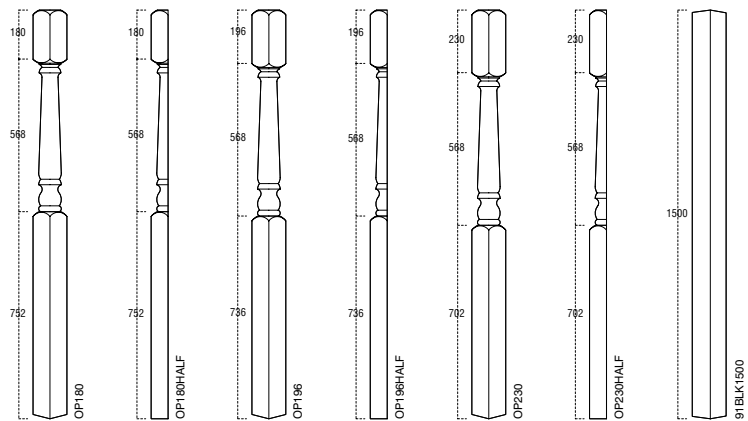

BENCHMARK™/COMPLETE NEWELS

Timber   Product Code   Size   Pack Qty   RRP

ONE PIECE NEWELS, HALVES & BLANKS

* PINE	OP180P	1500 x 91 x 91	1	£31.93
* PINE	OP180PHALF	1500 x 91 x 43	1	£17.56
SAPELE	OP196M	1500 x 91 x 91	1	£67.64
SAPELE	OP196MHALF	1500 x 91 x 43	1	£35.86
HEMLOCK	OP196H	1500 x 91 x 91	1	£50.43
HEMLOCK	OP196HHALF	1500 x 91 x 43	1	£27.60
* PINE	OP230P	1500 x 91 x 91	1	£31.93
* PINE	OP230PHALF	1500 x 91 x 43	1	£17.56
WHITE PRIMED	OP196W	1500 x 91 x 91	1	£45.68
WHITE PRIMED	OP196WHALF	1500 x 91 x 43	1	£25.12
OAK	OP196O	1500 x 91 x 91	1	£119.00
OAK	OP196OHALF	1500 x 91 x 43	1	£65.45
ASH	91BLK1500A	1500 x 91 x 91	1	£95.22
SAPELE	91BLK1500M	1500 x 91 x 91	1	£61.24