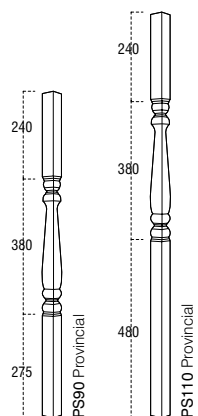

PROVINCIAL

* PINE	PS90P	895 x 41 x 41	1	£5.06
* PINE	PS110P	1100 x 41 x 41	1	£10.08
HEMLOCK	PS90H	895 x 41 x 41	1	£8.70
HEMLOCK	PS110H	1100 x 41 x 41	1	£11.51
OAK	PS90O	895 x 41 x 41	1	£11.33
OAK	PS110O	1100 x 41 x 41	1	£30.03