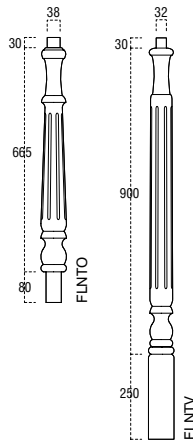

Timber	Product Code	Size	Pack Qty	RRP
--------	--------------	------	----------	-----

BARLEY TWIST NEWEL TURNINGS

* PINE	BTNTOP	779 x 78 x 78	1	£45.02
OAK	BTNTOO	779 x 78 x 78	1	£94.92
* PINE	BTNTVP	1180 x 67 x 67	1	£49.67
OAK	BTNTVO	1180 x 67 x 67	1	£110.13

FLUTED NEWEL TURNINGS

* PINE	FLNTOP	779 x 78 x 78	1	£30.27
HEMLOCK	FLNTOH	779 x 78 x 78	1	£45.99
OAK	FLNTOO	779 x 78 x 78	1	£80.11
* PINE	FLNTVP	1180 x 67 x 67	1	£35.70
HEMLOCK	FLNTVH	1180 x 67 x 67	1	£50.43
OAK	FLNTVO	1180 x 67 x 67	1	£88.98