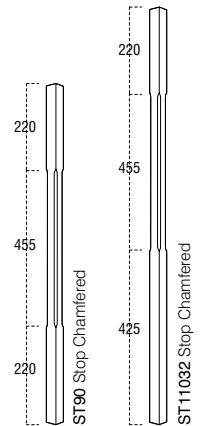

BENCHMARK™/32MM SPINDLES

Timber	Product Code	Size	Pack Qty	RRP
--------	--------------	------	----------	-----

CLASSIC

* PINE	CL90P	895 x 32 x 32	1	£2.05
--------	-------	---------------	---	-------

Timber	Product Code	Size	Pack Qty	RRP
--------	--------------	------	----------	-----

LATVIAN

* PINE	LT90P	895 x 32 x 32	1	£2.05
SAPELE	LT90M	895 x 32 x 32	1	£3.87
SAPELE	LT110M	1100 x 32 x 32	1	£6.97
HEMLOCK	LT90H	895 x 32 x 32	1	£3.30
HEMLOCK	LT110H	1100 x 32 x 32	1	£5.47
OAK	LT99O	895 x 32 x 32	1	£7.79
OAK	LT110O	1100 x 32 x 32	1	£10.46

LONDON

* PINE	LD90P	895 x 32 x 32	1	£2.05
HEMLOCK	LD90H	895 x 32 x 32	1	£3.30
HEMLOCK	LD110H	1100 x 32 x 32	1	£5.47

STOP CHAMFERED

* PINE	ST90P	895 x 32 x 32	1	£1.70
* PINE	ST11032P	1100 x 32 x 32	1	£3.01
HEMLOCK	ST90H	895 x 32 x 32	1	£3.27
HEMLOCK	ST110H	1100 x 32 x 32	1	£5.47
OAK	ST90O	895 x 32 x 32	1	£8.59
OAK	ST110O	1100 x 32 x 32	1	£9.57
WHITE PRIMED	ST90W	895 x 32 x 32	1	£2.75
WHITE PRIMED	ST11032W	1100 x 32 x 32	1	£5.51