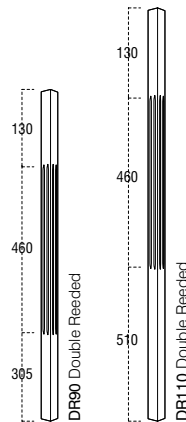

LONDON

* PINE	LD90P	895 x 32 x 32	1	£2.05
HEMLOCK	LD90H	895 x 32 x 32	1	£3.30
HEMLOCK	LD110H	1100 x 32 x 32	1	£5.47

STOP CHAMFERED

* PINE	ST90P	895 x 32 x 32	1	£1.70
* PINE	ST11032P	1100 x 32 x 32	1	£3.01
HEMLOCK	ST90H	895 x 32 x 32	1	£3.27
HEMLOCK	ST110H	1100 x 32 x 32	1	£5.47
OAK	ST90O	895 x 32 x 32	1	£8.59
OAK	ST110O	1100 x 32 x 32	1	£9.57
WHITE PRIMED	ST90W	895 x 32 x 32	1	£2.75
WHITE PRIMED	ST11032W	1100 x 32 x 32	1	£5.51

DOUBLE REEDED

* PINE	DR90P	895 x 32 x 32	1	£1.83
* PINE	DR110P	1100 x 32 x 32	1	£3.14
HEMLOCK	DR90H	895 x 32 x 32	1	£3.39
HEMLOCK	DR110H	1100 x 32 x 32	1	£5.59
OAK	DR90O	895 x 32 x 32	1	£7.63
OAK	DR110O	1100 x 32 x 32	1	£9.57