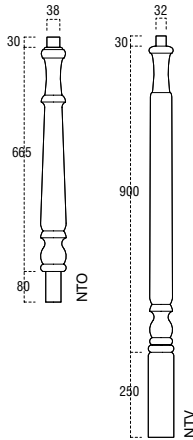

TM619 & FT41
41mm Fillet

TM639 & FT32
32mm Fillet

*Note: Priced each, sold in bundles of 30

BENCHMARK™/CONTINUOUS NEWEL TURNINGS

Timber	Product Code	Size	Pack Qty	RRP
--------	--------------	------	----------	-----

PLAIN NEWEL TURNINGS

* PINE	NTOP	779 x 78 x 78	1	£28.71
SAPELE	NTOM	779 x 78 x 78	1	£44.39
HEMLOCK	NTOH	779 x 78 x 78	1	£33.37
OAK	NTOO	779 x 78 x 78	1	£77.12
ASH	NTOA	779 x 78 x 78	1	£63.41
* PINE	NTVP	1180 x 67 x 67	1	£34.15
SAPELE	NTVM	1180 x 67 x 67	1	£51.26
HEMLOCK	NTVH	1180 x 67 x 67	1	£38.42
OAK	NTVO	1180 x 67 x 67	1	£77.12
ASH	NTVA	1180 x 67 x 67	1	£63.41

Timber	Product Code	Size	Pack Qty	RRP
--------	--------------	------	----------	-----

BARLEY TWIST NEWEL TURNINGS

* PINE	BTNTOP	779 x 78 x 78	1	£45.02
OAK	BTNTOO	779 x 78 x 78	1	£94.92
* PINE	BTNTVP	1180 x 67 x 67	1	£49.67
OAK	BTNTVO	1180 x 67 x 67	1	£110.13