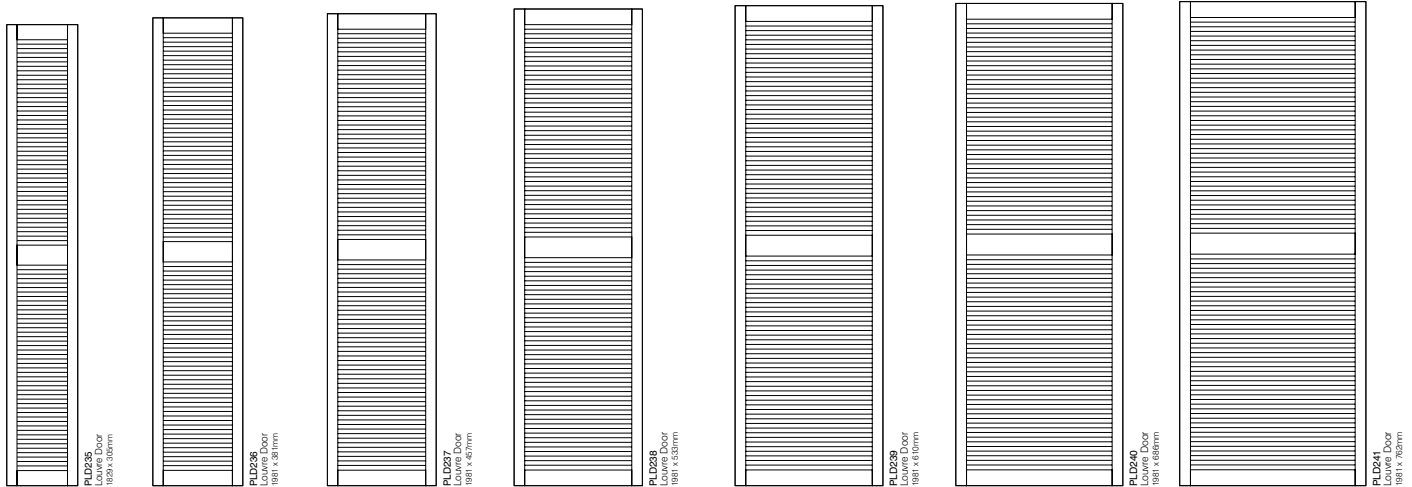

LOUVRE DOORS/

Timber   Product Code   Size   Pack Qty   RRP per piece

LOUVRE DOORS - WITH CENTRE RAIL

PINE	PLD230	1829 x 305 x 28	1	£28.46
PINE	PLD231	1829 x 381 x 28	1	£34.48
PINE	PLD232	1829 x 457 x 28	1	£38.32
PINE	PLD233	1829 x 533 x 28	1	£42.34
PINE	PLD234	1829 x 610 x 28	1	£44.64
PINE	PLD235	1981 x 305 x 28	1	£32.05
PINE	PLD236	1981 x 381 x 28	1	£37.00
PINE	PLD237	1981 x 457 x 28	1	£40.63
PINE	PLD238	1981 x 533 x 28	1	£45.14
PINE	PLD239	1981 x 610 x 28	1	£49.90
PINE	PLD240	1981 x 686 x 28	1	£54.65
PINE	PLD241	1981 x 762 x 28	1	£59.98