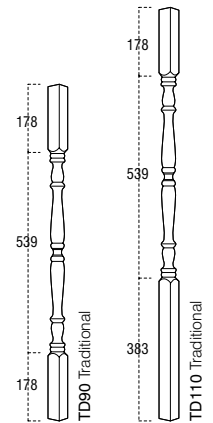

PROVINCIAL

* PINE	PS90P	895 x 41 x 41	1	£5.06
* PINE	PS110P	1100 x 41 x 41	1	£10.08
HEMLOCK	PS90H	895 x 41 x 41	1	£8.70
HEMLOCK	PS110H	1100 x 41 x 41	1	£11.51
OAK	PS90O	895 x 41 x 41	1	£11.33
OAK	PS110O	1100 x 41 x 41	1	£30.03

Timber	Product Code	Size	Pack Qty	RRP
--------	--------------	------	----------	-----

TRADITIONAL

* PINE	TD90P	895 x 41 x 41	1	£2.64
* PINE	TD110P	1100 x 41 x 41	1	£5.22
HEMLOCK	TD90H	895 x 41 x 41	1	£5.94
HEMLOCK	TD110H	1100 x 41 x 41	1	£7.00