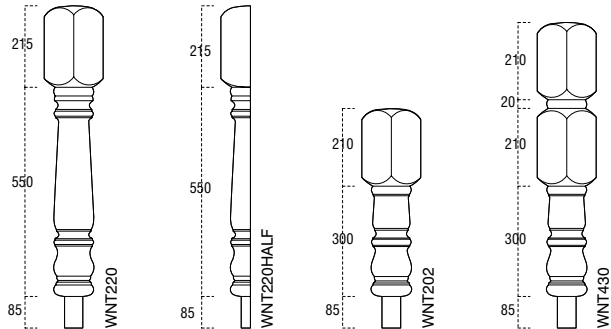

WARWICK/NEWEL TURNINGS

Timber	Product Code	Size	Pack Qty	RRP

CLASSIC NEWEL TURNINGS

* PINE	WNT220P	870 x 115 x 115	1	£68.09
* PINE	WNT220PHALF	870 x 115 x 55	1	£36.88
OAK	WNT220O	870 x 115 x 115	1	£127.37
OAK	WNT220OHALF	870 x 115 x 55	1	£65.20
ASH	WNT220A	870 x 115 x 115	1	£113.22
ASH	WNT220AHALF	870 x 115 x 55	1	£57.96
* PINE	WNT202P	595 x 115 x 115	1	£68.09
OAK	WNT202O	595 x 115 x 115	1	£127.37
ASH	WNT202A	595 x 115 x 115	1	£113.22
* PINE	WNT430P	825 x 115 x 115	1	£68.09
OAK	WNT430O	825 x 115 x 115	1	£127.37
ASH	WNT430A	825 x 115 x 115	1	£113.22