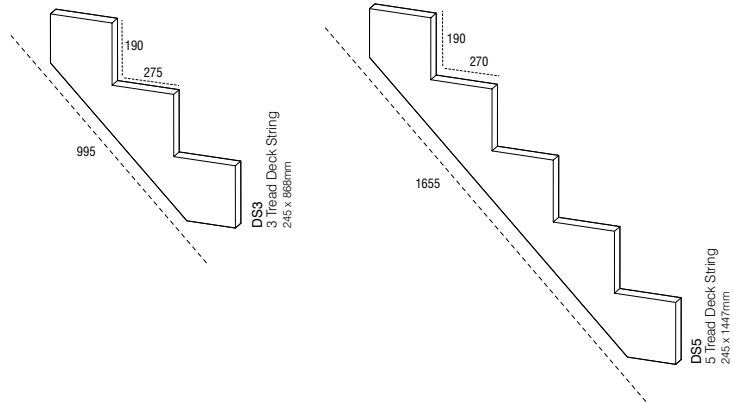

SOFTWOOD DECKING/COMPONENTS & FIXINGS

Timber /Finish	Product Code	Size	Pack Qty	RRP

TREAD STRINGS

TREATED PINE	DS3	245 x 868 x 45	1	£15.65
TREATED PINE	DS5	245 x 1447 x 45	1	£20.22