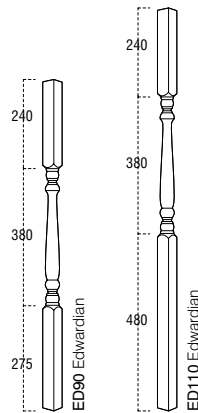

CONTINUOUS NEWELS

CONTINUOUS FITTINGS

82MM RANGE

WALL MOUNTED HANDRAILS

BENCHMARK™/41MM SPINDLES

Timber	Product Code	Size	Pack Qty	RRP
--------	--------------	------	----------	-----

EDWARDIAN

* PINE	ED90P	895 x 41 x 41	1	£2.64
* PINE	ED110P	1100 x 41 x 41	1	£5.22
SAPELE	ED90M	895 x 41 x 41	1	£7.29
SAPELE	ED110M	1100 x 41 x 41	1	£9.93
HEMLOCK	ED90H	895 x 41 x 41	1	£5.94
HEMLOCK	ED110H	1100 x 41 x 41	1	£7.00
OAK	ED90O	895 x 41 x 41	1	£10.30
OAK	ED110O	1100 x 41 x 41	1	£18.55
ASH	ED90A	895 x 41 x 41	1	£10.90
ASH	ED110A	1100 x 41 x 41	1	£15.24
WHITE PRIMED	ED90W	895 x 41 x 41	1	£4.32
WHITE PRIMED	ED110W	1100 x 41 x 41	1	£10.32

FLUTED

* PINE	FL90P	895 x 41 x 41	1	£4.82
* PINE	FL110P	1100 x 41 x 41	1	£7.67
HEMLOCK	FL90H	895 x 41 x 41	1	£7.46
HEMLOCK	FL110H	1100 x 41 x 41	1	£10.61
OAK	FL90O	895 x 41 x 41	1	£15.56
OAK	FL110O	1100 x 41 x 41	1	£21.53