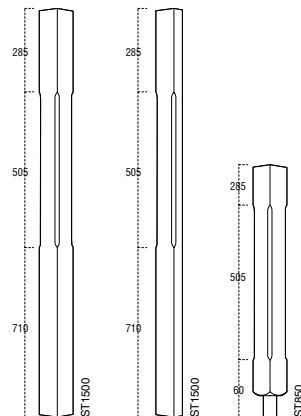

BENCHMARK™/COMPLETE NEWELS

Timber Product Code Size Pack Qty RRP

ONE PIECE NEWELS, HALVES & BLANKS

* PINE	OP180P	1500 x 91 x 91	1	£31.93
* PINE	OP180PHALF	1500 x 91 x 43	1	£17.56
SAPELE	OP196M	1500 x 91 x 91	1	£67.64
SAPELE	OP196MHALF	1500 x 91 x 43	1	£35.86
HEMLOCK	OP196H	1500 x 91 x 91	1	£50.43
HEMLOCK	OP196HHALF	1500 x 91 x 43	1	£27.60
* PINE	OP230P	1500 x 91 x 91	1	£31.93
* PINE	OP230PHALF	1500 x 91 x 43	1	£17.56
WHITE PRIMED	OP196W	1500 x 91 x 91	1	£45.68
WHITE PRIMED	OP196WHALF	1500 x 91 x 43	1	£25.12
OAK	OP196O	1500 x 91 x 91	1	£119.00
OAK	OP196OHALF	1500 x 91 x 43	1	£65.45
ASH	91BLK1500A	1500 x 91 x 91	1	£95.22
SAPELE	91BLK1500M	1500 x 91 x 91	1	£61.24

PATRICE NEWELS & HALVES

* PINE	PT1500P	1500 x 91 x 91	1	£29.54
* PINE	PT1500PHALF	1500 x 91 x 41	1	£14.71
HEMLOCK	PT1500H	1500 x 91 x 91	1	£58.73
HEMLOCK	PT1500HHALF	1500 x 91 x 41	1	£32.30
OAK	PT1500O	1500 x 91 x 91	1	£97.91
OAK	PT1500OHALF	1500 x 91 x 41	1	£53.80
* PINE	PT850P	930 x 91 x 91	1	£16.47
HEMLOCK	PT850H	930 x 91 x 91	1	£34.48
OAK	PT850O	930 x 91 x 91	1	£71.20

Grooved on 3 faces only

DOUBLE REEDED NEWELS & HALVES

* PINE	DRPT1500P	1500 x 91 x 91	1	£31.93
* PINE	DRPT1500PHALF	1500 x 91 x 41	1	£17.56
HEMLOCK	DRPT1500H	1500 x 91 x 91	1	£50.43
HEMLOCK	DRPT1500HHALF	1500 x 91 x 41	1	£27.50
OAK	DR850O	930 x 91 x 91	1	£82.33
OAK	DRQ880O	930 x 91 x 91	1	£88.83
OAK	DRPT1500O	1500 x 91 x 91	1	£113.30
OAK	DRPT1500OHALF	1500 x 91 x 41	1	£68.83