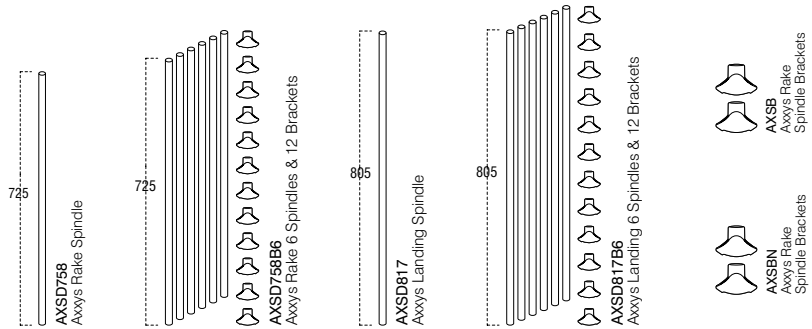

DOWEL SPINDLES - RAKE & LANDING

OAK	AXSD758O	725 x 19 x 19	1	£3.08
OAK/CHROME	AXSD758O6	725 x 19 x 19	6-12	£28.40
OAK/Br.NICKEL	AXSD758O6N	725 x 19 x 19	6-12	£30.14
OAK	AXSD817O	805 x 19 x 19	1	£3.08
OAK/CHROME	AXSD817O6	805 x 19 x 19	6-12	£28.40
OAK/Br.NICKEL	AXSD817O6N	805 x 19 x 19	6-12	£30.14
CHROME	AXSB	57 x 40 x 39	1	£2.78
BRUSHED NICKEL	AXSBN	57 x 40 x 39	1	£3.19