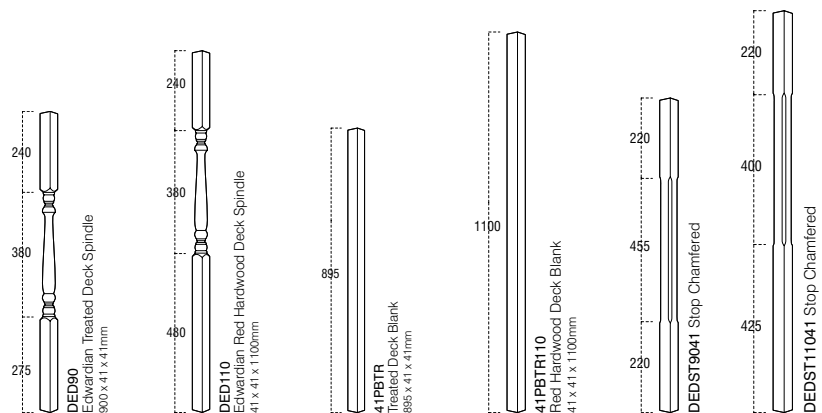

SPINDLES

RED HARDWOOD	DED90M	895 x 41 x 41	1	£4.67
RED HARDWOOD	DED110M	1100 x 41 x 41	1	£6.12
RED HARDWOOD	41PBTRM	895 x 41 x 41	1	£4.40
RED HARDWOOD	41PBTR110M	1100 x 41 x 41	1	£5.72
RED HARDWOOD	DEDST9041M	895 x 41 x 41	1	£4.67
RED HARDWOOD	DEDST11041M	1100 x 41 x 41	1	£6.12