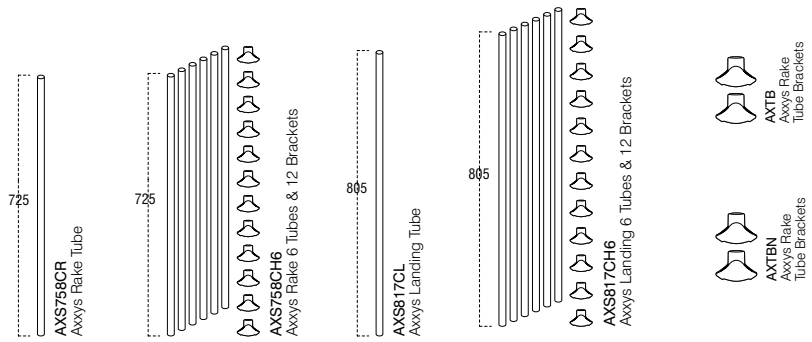

AXXYS ORIGIN/SPINDLES & BRACKETS

Timber /Finish   Product Code   Size   Pack Qty   RRP

TUBE SPINDLES - RAKE & LANDING

CHROME	AXS758CR	725 x 19 x 19	1	£2.91
CHROME	AXS758CH6	725 x 19 x 19	6-12	£27.92
CHROME	AXS817CL	805 x 19 x 19	1	£3.02
CHROME	AXS817CH6	805 x 19 x 19	6-12	£28.13
CHROME	AXTB	57 x 40 x 39	1	£2.78
BRUSHED NICKEL	AXS758NR	725 x 19 x 19	1	£3.23
BRUSHED NICKEL	AXS758NL6	725 x 19 x 19	6-12	£31.20
BRUSHED NICKEL	AXS817NL	805 x 19 x 19	1	£3.32
BRUSHED NICKEL	AXS817NL6	805 x 19 x 19	6-12	£31.24
BRUSHED NICKEL	AXTBN	57 x 40 x 39	1	£3.19