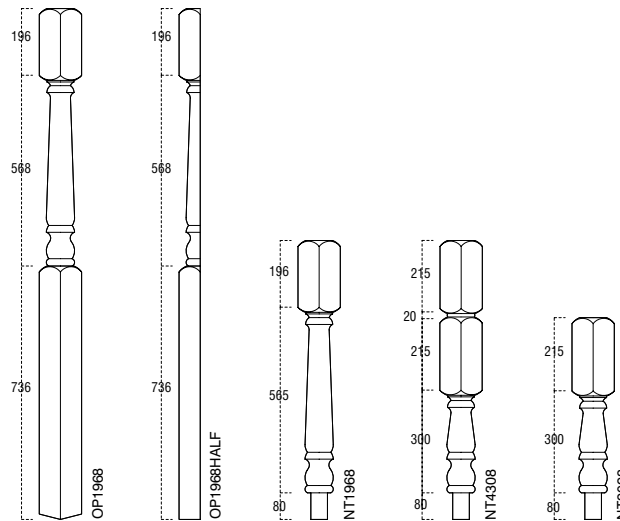

COVER BUTTONS

* BEECH	CBP	28 x 28 x 11	1	£0.74
SAPELE	CBM	28 x 28 x 11	1	£1.27
OAK	CBO	28 x 28 x 11	1	£1.27

BENCHMARK™/82MM RANGE

Timber Product Code Size Pack Qty RRP

NEWEL TURNINGS 82MM

PINE	OP1968P	1500 x 82 x 82	1	£28.84
PINE	OP1968PHALF	1500 x 82 x 41	1	£17.51
PINE	NT1968P	840 x 82 x 82	1	£17.77
PINE	NT4308P	830 x 82 x 82	1	£21.09
PINE	NT2028P	595 x 82 x 82	1	£22.04