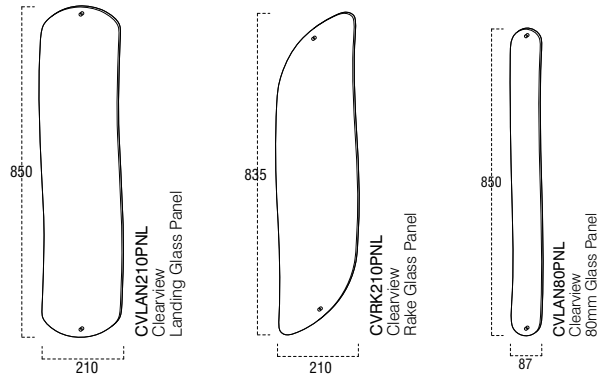

Timber	Product Code	Size	Pack Qty	RRP
--------	--------------	------	----------	-----

GLASS PANELS - RAKE & LANDING

TOUGHENED GLASS CVLAN80PNL	850 x 87 x 8	1	£24.67
TOUGHENED GLASS CVLAN210PNL	835 x 210 x 8	1	£26.73
TOUGHENED GLASS CVRK210PNL	850 x 210 x 8	1	£26.73