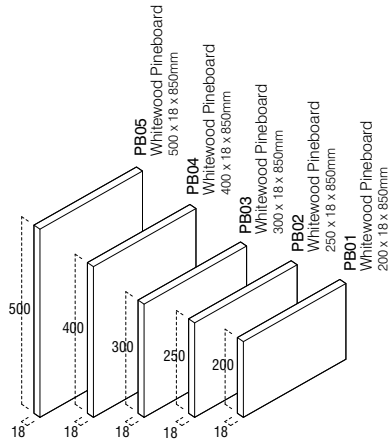

LOUVRE DOORS/

Timber Product Code Size Pack Qty RRP per piece

LOUVRE DOORS - NO CENTRE RAIL

PINE	PLD200	457 x 305 x 28	1	£8.57
PINE	PLD201	457 x 381 x 28	1	£9.88
PINE	PLD202	457 x 457 x 28	1	£11.59
PINE	PLD203	457 x 533 x 28	1	£13.11
PINE	PLD204	457 x 610 x 28	1	£14.97
PINE	PLD205	610 x 305 x 28	1	£10.61
PINE	PLD206	610 x 381 x 28	1	£12.55
PINE	PLD207	610 x 457 x 28	1	£14.45
PINE	PLD208	610 x 533 x 28	1	£16.33
PINE	PLD209	610 x 610 x 28	1	£18.50
PINE	PLD210	762 x 305 x 28	1	£12.72
PINE	PLD211	762 x 381 x 28	1	£14.81
PINE	PLD212	762 x 457 x 28	1	£16.90
PINE	PLD213	762 x 533 x 28	1	£19.17
PINE	PLD214	762 x 610 x 28	1	£21.28
PINE	PLD215	914 x 305 x 28	1	£14.81