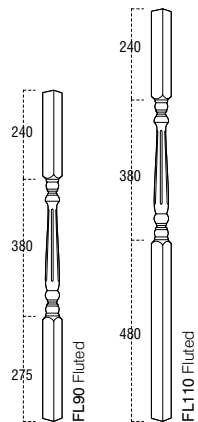

CONTINUOUS NEWELS

CONTINUOUS FITTINGS

82MM RANGE

WALL MOUNTED HANDRAILS

BENCHMARK™/41MM SPINDLES

Timber	Product Code	Size	Pack Qty	RRP
--------	--------------	------	----------	-----

EDWARDIAN

* PINE	ED90P	895 x 41 x 41	1	£2.64
* PINE	ED110P	1100 x 41 x 41	1	£5.22
SAPELE	ED90M	895 x 41 x 41	1	£7.29
SAPELE	ED110M	1100 x 41 x 41	1	£9.93
HEMLOCK	ED90H	895 x 41 x 41	1	£5.94
HEMLOCK	ED110H	1100 x 41 x 41	1	£7.00
OAK	ED90O	895 x 41 x 41	1	£10.30
OAK	ED110O	1100 x 41 x 41	1	£18.55
ASH	ED90A	895 x 41 x 41	1	£10.90
ASH	ED110A	1100 x 41 x 41	1	£15.24
WHITE PRIMED	ED90W	895 x 41 x 41	1	£4.32
WHITE PRIMED	ED110W	1100 x 41 x 41	1	£10.32

FLUTED

* PINE	FL90P	895 x 41 x 41	1	£4.82
* PINE	FL110P	1100 x 41 x 41	1	£7.67
HEMLOCK	FL90H	895 x 41 x 41	1	£7.46
HEMLOCK	FL110H	1100 x 41 x 41	1	£10.61
OAK	FL90O	895 x 41 x 41	1	£15.56
OAK	FL110O	1100 x 41 x 41	1	£21.53