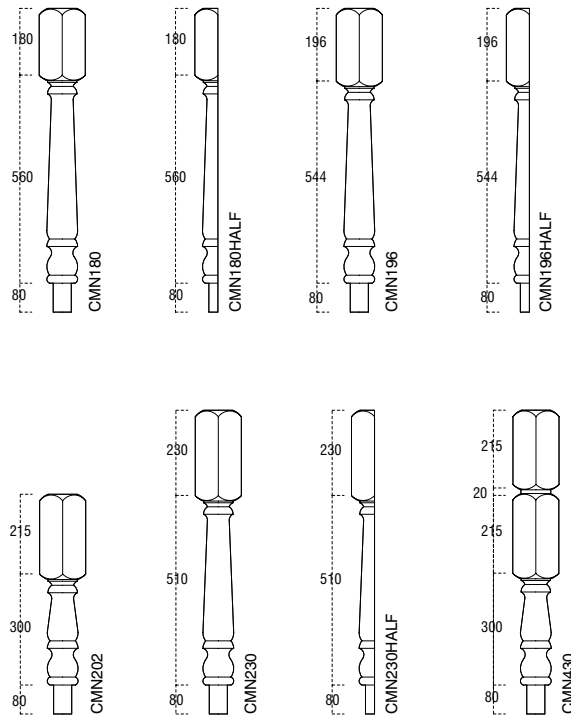

BENCHMARK™/NEWEL TURNINGS

Timber   Product Code   Size   Pack Qty   RRP

PLAIN NEWEL TURNINGS

* PINE	CMN180P	820 x 91 x 91	1	£19.39
* PINE	CMN180PHALF	820 x 91 x 43	1	£10.70
SAPELE	CMN196M	820 x 91 x 91	1	£34.12
SAPELE	CMN196MHALF	820 x 91 x 43	1	£17.99
HEMLOCK	CMN196H	820 x 91 x 91	1	£25.07
HEMLOCK	CMN196HHALF	820 x 91 x 43	1	£13.20
OAK	CMN196O	820 x 91 x 91	1	£71.20
OAK	CMN196OHALF	820 x 91 x 43	1	£36.85
ASH	CMN196A	820 x 91 x 91	1	£58.63
ASH	CMN196AHALF	820 x 91 x 43	1	£30.43
WHITE PRIMED	CMN196W	820 x 91 x 91	1	£31.66
WHITE PRIMED	CMN196WHALF	820 x 91 x 43	1	£17.41
* PINE	CMN202P	595 x 91 x 91	1	£21.35
SAPELE	CMN202M	595 x 91 x 91	1	£34.12
HEMLOCK	CMN202H	595 x 91 x 91	1	£25.07
OAK	CMN202O	595 x 91 x 91	1	£71.20
ASH	CMN202A	595 x 91 x 91	1	£58.63
WHITE PRIMED	CMN202W	595 x 91 x 91	1	£31.66
* PINE	CMN230P	820 x 91 x 91	1	£19.39
* PINE	CMN230PHALF	820 x 91 x 43	1	£10.70
* PINE	CMN430P	830 x 91 x 91	1	£22.12
SAPELE	CMN430M	830 x 91 x 91	1	£35.82
HEMLOCK	CMN430H	830 x 91 x 91	1	£26.55
OAK	CMN430O	830 x 91 x 91	1	£71.20
ASH	CMN430A	830 x 91 x 91	1	£58.63
WHITE PRIMED	CMN430W	830 x 91 x 91	1	£44.42