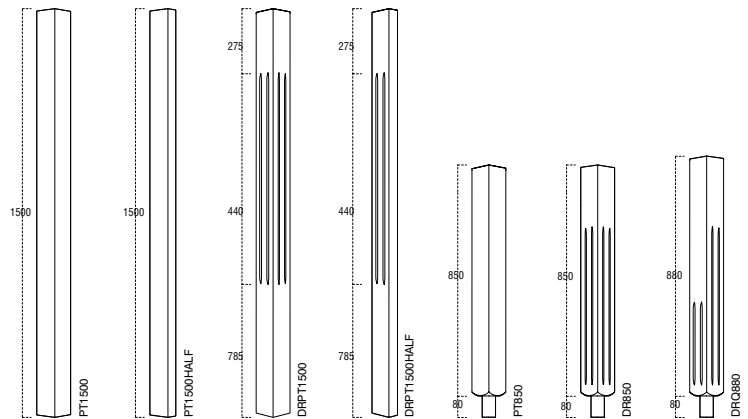

PATRICE NEWELS & HALVES

* PINE	PT1500P	1500 x 91 x 91	1	£29.54
* PINE	PT1500PHALF	1500 x 91 x 41	1	£14.71
HEMLOCK	PT1500H	1500 x 91 x 91	1	£58.73
HEMLOCK	PT1500HHALF	1500 x 91 x 41	1	£32.30
OAK	PT1500O	1500 x 91 x 91	1	£97.91
OAK	PT1500OHALF	1500 x 91 x 41	1	£53.80
* PINE	PT850P	930 x 91 x 91	1	£16.47
HEMLOCK	PT850H	930 x 91 x 91	1	£34.48
OAK	PT850O	930 x 91 x 91	1	£71.20

Grooved on 3 faces only

DOUBLE REEDED NEWELS & HALVES

* PINE	DRPT1500P	1500 x 91 x 91	1	£31.93
* PINE	DRPT1500PHALF	1500 x 91 x 41	1	£17.56
HEMLOCK	DRPT1500H	1500 x 91 x 91	1	£50.43
HEMLOCK	DRPT1500HHALF	1500 x 91 x 41	1	£27.50
OAK	DR850O	930 x 91 x 91	1	£82.33
OAK	DRQ880O	930 x 91 x 91	1	£88.83
OAK	DRPT1500O	1500 x 91 x 91	1	£113.30
OAK	DRPT1500OHALF	1500 x 91 x 41	1	£68.83