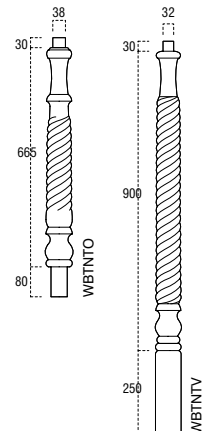

BARLEY TWIST NEWEL TURNINGS

* PINE	WBTNTO	779 x 84 x 84	1	£125.51
OAK	WBTNTOO	779 x 84 x 84	1	£208.04
ASH	WBTNTOA	779 x 84 x 84	1	£184.93
* PINE	WBTNTVP	1180 x 84 x 74	1	£125.51
OAK	WBTNTVO	1180 x 84 x 74	1	£208.04
ASH	WBTNTVA	1180 x 84 x 74	1	£184.93