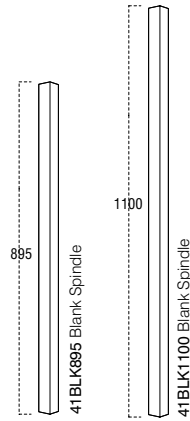

BENCHMARK™ /41MM SPINDLES

Timber	Product Code	Size	Pack Qty	RRP
--------	--------------	------	----------	-----

QUAYS

* PINE	Q90P	895 x 41 x 41	1	£2.64
* PINE	Q110P	1100 x 41 x 41	1	£6.98
OAK	Q90O	895 x 41 x 41	1	£13.24
OAK	Q110O	1100 x 41 x 41	1	£18.55

Timber	Product Code	Size	Pack Qty	RRP
--------	--------------	------	----------	-----

DOUBLE REEDED

* PINE	DR9041P	895 x 41 x 41	1	£2.29
* PINE	DR11041P	1100 x 41 x 41	1	£4.97
HEMLOCK	DR9041H	895 x 41 x 41	1	£6.07
HEMLOCK	DR11041H	1100 x 41 x 41	1	£7.14
OAK	DR9041O	895 x 41 x 41	1	£10.20
OAK	DR11041O	1100 x 41 x 41	1	£17.02
ASH	DR9041A	895 x 41 x 41	1	£10.12
ASH	DR11041A	1100 x 41 x 41	1	£14.02

BLANKS

* PINE	41BLK895P	895 x 41 x 41	1	£1.86
* PINE	41BLK1100P	1100 x 41 x 41	1	£2.71
SAPELE	41BLK895M	895 x 41 x 41	1	£6.04
SAPELE	41BLK1100M	1100 x 41 x 41	1	£7.36
HEMLOCK	41BLK895H	895 x 41 x 41	1	£4.76
HEMLOCK	41BLK1100H	1100 x 41 x 41	1	£5.76
OAK	41BLK895O	895 x 41 x 41	1	£9.17
OAK	41BLK1100O	1100 x 41 x 41	1	£13.08
ASH	41BLK895A	895 x 41 x 41	1	£7.12
ASH	41BLK1100A	1100 x 41 x 41	1	£9.17