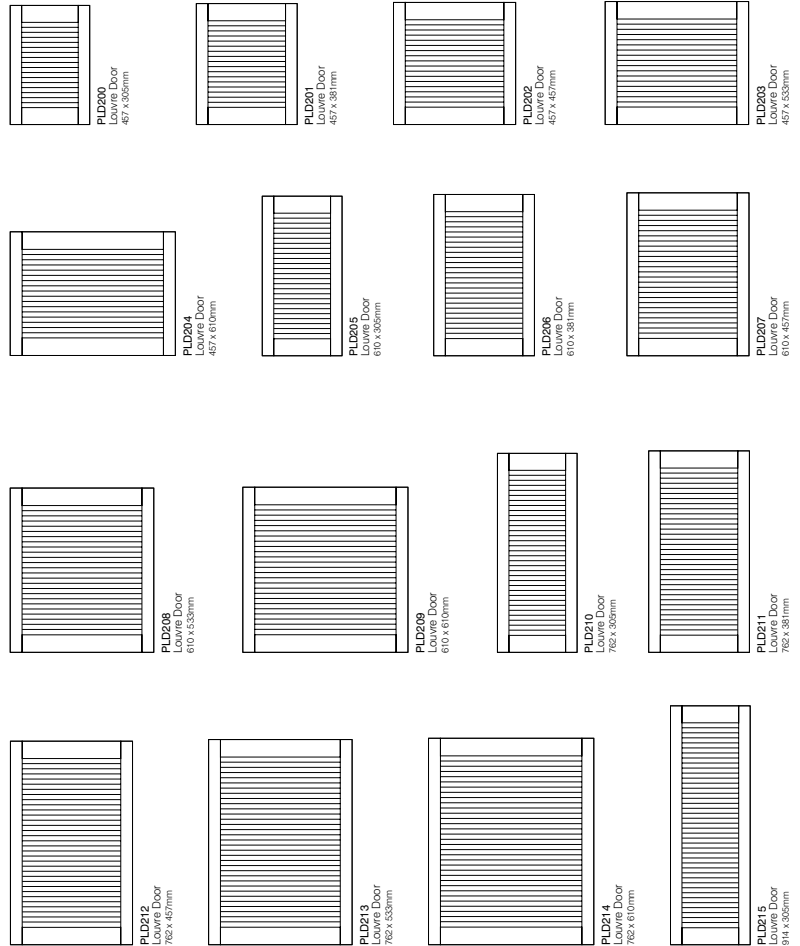

LOUVRE DOORS/

Timber Product Code Size Pack Qty RRP per piece

LOUVRE DOORS - NO CENTRE RAIL

PINE	PLD200	457 x 305 x 28	1	£8.57
PINE	PLD201	457 x 381 x 28	1	£9.88
PINE	PLD202	457 x 457 x 28	1	£11.59
PINE	PLD203	457 x 533 x 28	1	£13.11
PINE	PLD204	457 x 610 x 28	1	£14.97
PINE	PLD205	610 x 305 x 28	1	£10.61
PINE	PLD206	610 x 381 x 28	1	£12.55
PINE	PLD207	610 x 457 x 28	1	£14.45
PINE	PLD208	610 x 533 x 28	1	£16.33
PINE	PLD209	610 x 610 x 28	1	£18.50
PINE	PLD210	762 x 305 x 28	1	£12.72
PINE	PLD211	762 x 381 x 28	1	£14.81
PINE	PLD212	762 x 457 x 28	1	£16.90
PINE	PLD213	762 x 533 x 28	1	£19.17
PINE	PLD214	762 x 610 x 28	1	£21.28
PINE	PLD215	914 x 305 x 28	1	£14.81