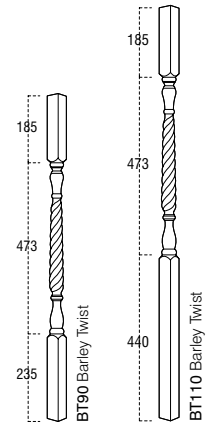

Timber	Product Code	Size	Pack Qty	RRP
--------	--------------	------	----------	-----

TRADITIONAL

* PINE	TD90P	895 x 41 x 41	1	£2.64
* PINE	TD110P	1100 x 41 x 41	1	£5.22
HEMLOCK	TD90H	895 x 41 x 41	1	£5.94
HEMLOCK	TD110H	1100 x 41 x 41	1	£7.00

BARLEY TWIST

* PINE	BT90P	895 x 41 x 41	1	£6.66
* PINE	BT110P	1100 x 41 x 41	1	£11.26
OAK	BT90O	895 x 41 x 41	1	£26.71
OAK	BT110O	1100 x 41 x 41	1	£32.64

STOP CHAMFERED

* PINE	ST9041P	895 x 41 x 41	1	£2.16
* PINE	ST11041P	1100 x 41 x 41	1	£4.84
SAPELE	ST9041M	895 x 41 x 41	1	£7.00
SAPELE	ST11041M	1100 x 41 x 41	1	£9.65
HEMLOCK	ST9041H	895 x 41 x 41	1	£5.94
HEMLOCK	ST11041H	1100 x 41 x 41	1	£7.21
OAK	ST9041O	895 x 41 x 41	1	£10.20
OAK	ST11041O	1100 x 41 x 41	1	£17.02
ASH	ST9041A	895 x 41 x 41	1	£10.12
ASH	ST11041A	1100 x 41 x 41	1	£14.00
WHITE PRIMED	ST9041W	895 x 41 x 41	1	£4.32
WHITE PRIMED	ST11041W	1100 x 41 x 41	1	£10.32