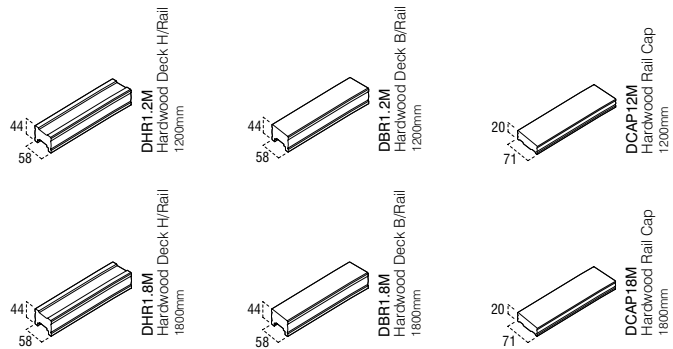

FIXINGS/ALUMINIUM IS BLACK POWDER COATED

ALUMINIUM	DEK-EDEN	820 x 26 x 6	5	£20.30
ALUMINIUM	DEK-BOW	820 x 26 x 6	5	£20.30
TREATED PINE	DCMR	1795 x 35 x 88	1	£11.21
ABS	DCVRB	N/A	1pr	£3.43

HARDWOOD DECKING/COMPONENTS

Timber /Finish Product Code Size Pack Qty RRP

HANDRAILS, BASERAILS & CAPPING RAILS

RED HARDWOOD	DHR1.8M	1800 x 58 x 44	1	£17.32
RED HARDWOOD	DHR1.2M	1200 x 58 x 44	1	£11.55
RED HARDWOOD	DBR1.8M	1800 x 58 x 44	1	£17.32
RED HARDWOOD	DBR1.2M	1200 x 58 x 44	1	£11.55
RED HARDWOOD	DCAP18M	1800 x 71 x 20	1	£14.21
RED HARDWOOD	DCAP12M	1200 x 71 x 20	1	£9.99