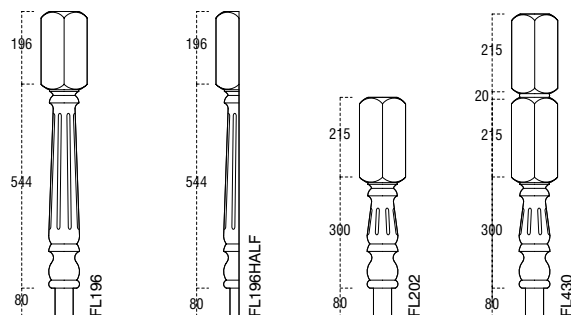

FLUTED NEWEL TURNINGS

* PINE	FL196P	820 x 91 x 91	1	£22.50
* PINE	FL196PHALF	820 x 91 x 43	1	£11.64
HEMLOCK	FL196H	820 x 91 x 91	1	£35.61
HEMLOCK	FL196HHALF	820 x 91 x 43	1	£18.53
OAK	FL196O	820 x 91 x 91	1	£80.11
OAK	FL196OHALF	820 x 91 x 43	1	£41.31
* PINE	FL202P	595 x 91 x 91	1	£22.50
HEMLOCK	FL202H	595 x 91 x 91	1	£35.61
OAK	FL202O	595 x 91 x 91	1	£80.11
* PINE	FL430P	830 x 91 x 91	1	£24.06
HEMLOCK	FL430H	830 x 91 x 91	1	£37.09
OAK	FL430O	830 x 91 x 91	1	£80.11