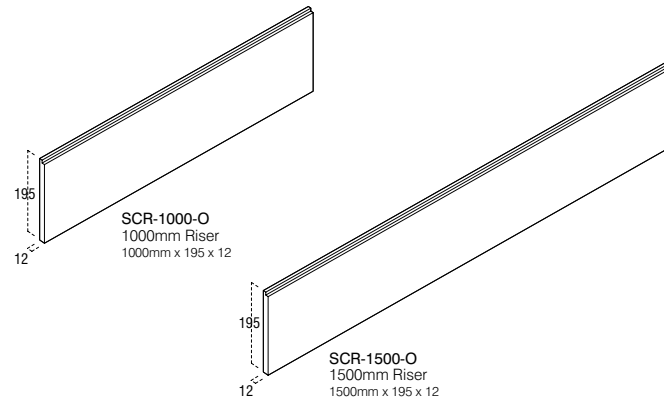

RISERS

OAK	SCR-1000-O	1000 x 12 x 195	1	£12.79
OAK	SCR-1500-O	1500 x 12 x 195	1	£19.19