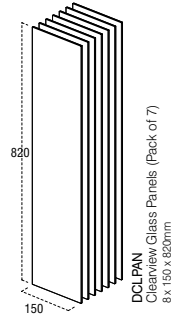

CLEARVIEW & AXXYS DEK/COMPONENTS

Timber /Finish	Product Code	Size	Pack Qty	RRP

CLEARVIEW

TREATED PINE	DCLRAIL	1795 x 28 x 85	1	£11.21
TREATED PINE	DCAP18	1750 x 80 x 26	1	£5.78
BLACK	DCVRB	N/A	1pr	£3.43
GLASS	DCLPAN	8 x 150 x 820	7	£71.12

DCVRB
Clearview Rail
Fixing Brackets

DCLPAN
Clearview Glass Panels (Pack of 7)
8 x 150 x 820mm

AXXYS DEK

TREATED PINE	ADRAIL1.8	1795 x 54 x 54	1	£10.16
RED HARDWOOD	ADRAIL1.8M	1795 x 54 x 54	1	£46.70
TREATED PINE	ADNP13	81 x 81 x 1250	1	£5.40
TREATED PINE	ADNP15	81 x 81 x 1500	1	£6.40
RED HARDWOOD	ADNP15M	81 x 81 x 1500	1	£37.80
TREATED PINE	ADSTB	55 x 21 x 887	1	£2.81
RED HARDWOOD	ADSTBM	55 x 21 x 887	1	£5.80
TREATED PINE	ADFTB	55 x 21 x 887	1	£4.45
ALUMINIUM	ADCAPA	100 x 100 x 35	1	£6.09
BLACK	ADCAPB	100 x 100 x 35	1	£6.09
ALUMINIUM	ADUNICONA	N/A	1pr	£17.57
BLACK	ADUNICONB	N/A	1pr	£19.06
ALUMINIUM	ADHRCONRKA	N/A	1pr	£20.58
ALUMINIUM	ADTBA	N/A	1pr	£1.78
ALUMINIUM	ADTBAB	N/A	10prs	£17.06
ALUMINIUM	ADTBRKA	N/A	1pr	£3.00
BLACK	ADTBB	N/A	1pr	£1.78
BLACK	ADTBBS	N/A	10prs	£17.06