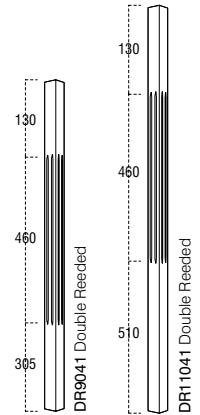

Timber	Product Code	Size	Pack Qty	RRP
--------	--------------	------	----------	-----

TRADITIONAL

* PINE	TD90P	895 x 41 x 41	1	£2.64
* PINE	TD110P	1100 x 41 x 41	1	£5.22
HEMLOCK	TD90H	895 x 41 x 41	1	£5.94
HEMLOCK	TD110H	1100 x 41 x 41	1	£7.00

BARLEY TWIST

* PINE	BT90P	895 x 41 x 41	1	£6.66
* PINE	BT110P	1100 x 41 x 41	1	£11.26
OAK	BT90O	895 x 41 x 41	1	£26.71
OAK	BT110O	1100 x 41 x 41	1	£32.64

STOP CHAMFERED

* PINE	ST9041P	895 x 41 x 41	1	£2.16
* PINE	ST11041P	1100 x 41 x 41	1	£4.84
SAPELE	ST9041M	895 x 41 x 41	1	£7.00
SAPELE	ST11041M	1100 x 41 x 41	1	£9.65
HEMLOCK	ST9041H	895 x 41 x 41	1	£5.94
HEMLOCK	ST11041H	1100 x 41 x 41	1	£7.21
OAK	ST9041O	895 x 41 x 41	1	£10.20
OAK	ST11041O	1100 x 41 x 41	1	£17.02
ASH	ST9041A	895 x 41 x 41	1	£10.12
ASH	ST11041A	1100 x 41 x 41	1	£14.00
WHITE PRIMED	ST9041W	895 x 41 x 41	1	£4.32
WHITE PRIMED	ST11041W	1100 x 41 x 41	1	£10.32

BENCHMARK™ /41MM SPINDLES

Timber	Product Code	Size	Pack Qty	RRP
--------	--------------	------	----------	-----

QUAYS

* PINE	Q90P	895 x 41 x 41	1	£2.64
* PINE	Q110P	1100 x 41 x 41	1	£6.98
OAK	Q90O	895 x 41 x 41	1	£13.24
OAK	Q110O	1100 x 41 x 41	1	£18.55

Timber	Product Code	Size	Pack Qty	RRP
--------	--------------	------	----------	-----

DOUBLE REEDED

* PINE	DR9041P	895 x 41 x 41	1	£2.29
* PINE	DR11041P	1100 x 41 x 41	1	£4.97
HEMLOCK	DR9041H	895 x 41 x 41	1	£6.07
HEMLOCK	DR11041H	1100 x 41 x 41	1	£7.14
OAK	DR9041O	895 x 41 x 41	1	£10.20
OAK	DR11041O	1100 x 41 x 41	1	£17.02
ASH	DR9041A	895 x 41 x 41	1	£10.12
ASH	DR11041A	1100 x 41 x 41	1	£14.02