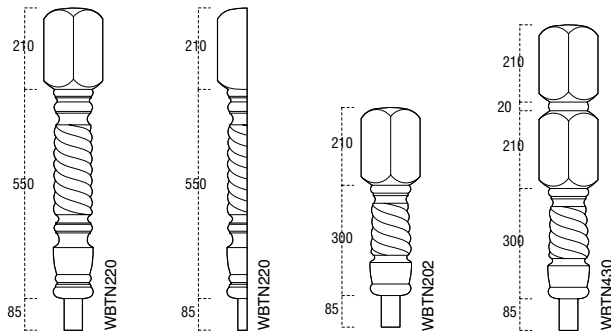

BARLEY TWIST NEWEL TURNINGS

* PINE	WBTN220P	870 x 115 x 115	1	£109.12
* PINE	WBTN220PHALF	870 x 115 x 55	1	£59.83
OAK	WBTN220O	870 x 115 x 115	1	£180.91
OAK	WBTN220OHALF	870 x 115 x 55	1	£94.05
ASH	WBTN220A	870 x 115 x 115	1	£160.80
ASH	WBTN220AHALF	870 x 115 x 55	1	£83.59
* PINE	WBTN202P	595 x 115 x 115	1	£109.12
OAK	WBTN202O	595 x 115 x 115	1	£180.91
ASH	WBTN202A	595 x 115 x 115	1	£160.80
* PINE	WBTN430P	825 x 115 x 115	1	£109.12
OAK	WBTN430O	825 x 115 x 115	1	£180.91
ASH	WBTN430A	825 x 115 x 115	1	£160.80