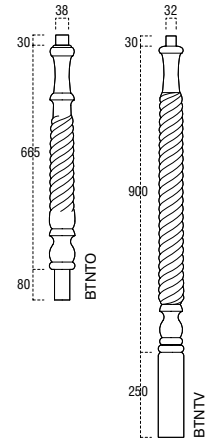

PLAIN NEWEL TURNINGS

* PINE	NTOP	779 x 78 x 78	1	£28.71
SAPELE	NTOM	779 x 78 x 78	1	£44.39
HEMLOCK	NTOH	779 x 78 x 78	1	£33.37
OAK	NTOO	779 x 78 x 78	1	£77.12
ASH	NTOA	779 x 78 x 78	1	£63.41
* PINE	NTVP	1180 x 67 x 67	1	£34.15
SAPELE	NTVM	1180 x 67 x 67	1	£51.26
HEMLOCK	NTVH	1180 x 67 x 67	1	£38.42
OAK	NTVO	1180 x 67 x 67	1	£77.12
ASH	NTVA	1180 x 67 x 67	1	£63.41

Timber	Product Code	Size	Pack Qty	RRP
--------	--------------	------	----------	-----

BARLEY TWIST NEWEL TURNINGS

* PINE	BTNTOP	779 x 78 x 78	1	£45.02
OAK	BTNTOO	779 x 78 x 78	1	£94.92
* PINE	BTNTVP	1180 x 67 x 67	1	£49.67
OAK	BTNTVO	1180 x 67 x 67	1	£110.13