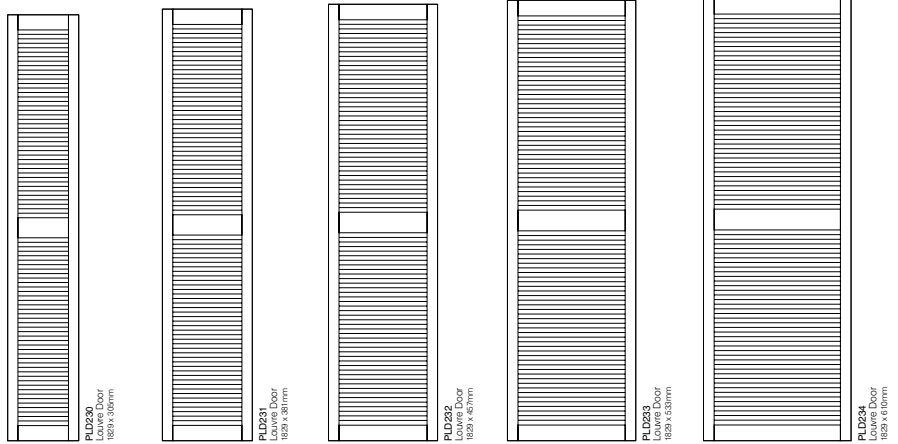

LOUVRE DOORS/

Timber   Product Code   Size   Pack Qty   RRP per piece

LOUVRE DOORS - WITH CENTRE RAIL

PINE	PLD230	1829 x 305 x 28	1	£28.46
PINE	PLD231	1829 x 381 x 28	1	£34.48
PINE	PLD232	1829 x 457 x 28	1	£38.32
PINE	PLD233	1829 x 533 x 28	1	£42.34
PINE	PLD234	1829 x 610 x 28	1	£44.64
PINE	PLD235	1981 x 305 x 28	1	£32.05
PINE	PLD236	1981 x 381 x 28	1	£37.00
PINE	PLD237	1981 x 457 x 28	1	£40.63
PINE	PLD238	1981 x 533 x 28	1	£45.14
PINE	PLD239	1981 x 610 x 28	1	£49.90
PINE	PLD240	1981 x 686 x 28	1	£54.65
PINE	PLD241	1981 x 762 x 28	1	£59.98