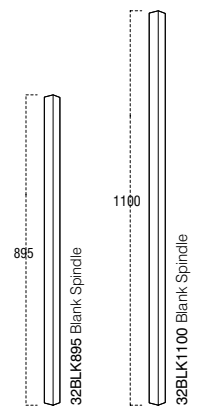

BLANKS

* PINE	32BLK895P	895 x 32 x 32	1	£1.46
* PINE	32BLK1100P	1100 x 32 x 32	1	£1.79
SAPELE	32BLK895M	895 x 32 x 32	1	£3.31
SAPELE	32BLK1100M	1100 x 32 x 32	1	£4.01
HEMLOCK	32BLK895H	895 x 32 x 32	1	£2.87
HEMLOCK	32BLK1100H	1100 x 32 x 32	1	£3.73
OAK	32BLK895O	895 x 32 x 32	1	£6.19
OAK	32BLK1100O	1100 x 32 x 32	1	£7.23