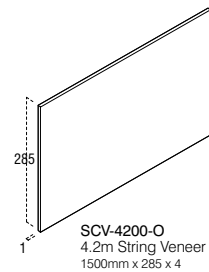

STRING VENEER

OAK	SCV-4200-O	4200 x 1 x 285	1	£37.77
WALNUT	SCV-4200-W	4200 x 1 x 285	1	£37.77

JOINT BISCUITS

OAK	SCB-KIT	40 x 5 x 20	10	£3.22