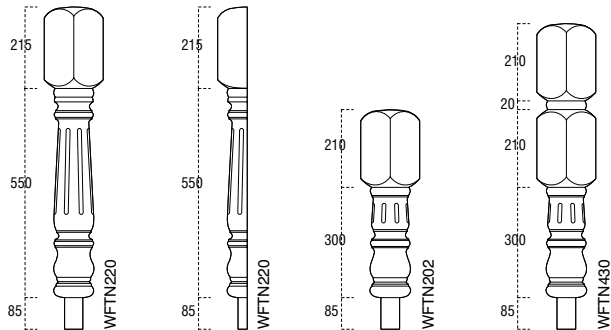

FLUTED NEWEL TURNINGS

* PINE	WFNT220P	870 x 115 x 115	1	£90.93
* PINE	WFNT220PHALF	870 x 115 x 55	1	£49.85
OAK	WFNT220O	870 x 115 x 115	1	£150.75
OAK	WFNT220OHALF	870 x 115 x 55	1	£78.36
ASH	WFNT220A	870 x 115 x 115	1	£134.00
ASH	WFNT220AHALF	870 x 115 x 55	1	£69.66
* PINE	WFNT202P	595 x 115 x 115	1	£90.93
OAK	WFNT202O	595 x 115 x 115	1	£150.75
ASH	WFNT202A	595 x 115 x 115	1	£134.00
* PINE	WFNT430P	825 x 115 x 115	1	£90.93
OAK	WFNT430O	825 x 115 x 115	1	£150.75
ASH	WFNT430A	825 x 115 x 115	1	£134.00