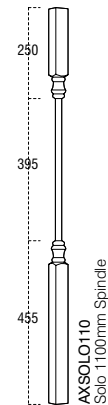

SOLO 1100MM SPINDLES

* PINE/CHROME	AXSOLO110PC	1100 x 41 x 41	1	£11.04
* PINE/Br.NICKEL	AXSOLO110PN	1100 x 41 x 41	1	£12.17
OAK/CHROME	AXSOLO110OC	1100 x 41 x 41	1	£14.19
OAK/Br.NICKEL	AXSOLO110ON	1100 x 41 x 41	1	£15.65
WHITE/CHROME	AXSOLO110WC	1100 x 41 x 41	1	£14.19
WHITE/Br.NICKEL	AXSOLO110WN	1100 x 41 x 41	1	£15.65