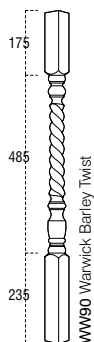

* PINE	WW90P	900 x 55 x 55	1	£11.96
OAK	WW90O	900 x 55 x 55	1	£26.64
ASH	WW90A	900 x 55 x 55	1	£23.67

Timber	Product Code	Size	Pack Qty	RRP
--------	--------------	------	----------	-----

CLASSIC 1100MM

* PINE	WW110P	1100 x 55 x 55	1	£14.38
OAK	WW110O	1100 x 55 x 55	1	£32.01
ASH	WW110A	1100 x 55 x 55	1	£28.46

BARLEY TWIST 900MM

* PINE	WBT90P	900 x 55 x 55	1	£17.14
OAK	WBT90O	900 x 55 x 55	1	£31.59
ASH	WBT90A	900 x 55 x 55	1	£28.08