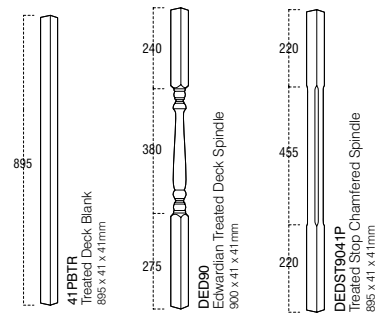

SPINDLES

TREATED PINE	41PBTR	895 x 41 x 41	1	£1.11
TREATED PINE	DED90	895 x 41 x 41	1	£1.35
TREATED PINE	DEDST9041P	895 x 41 x 41	1	£1.35