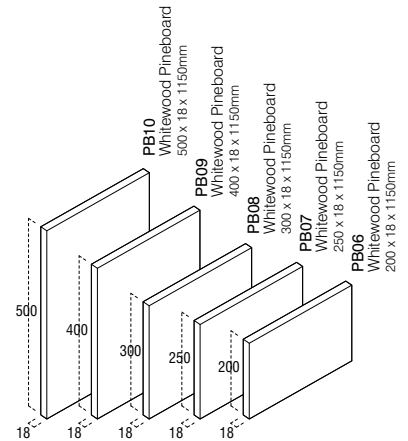

LOUVRE DOORS/

Timber Product Code Size Pack Qty RRP per piece

LOUVRE DOORS - NO CENTRE RAIL

PINE	PLD200	457 x 305 x 28	1	£8.57
PINE	PLD201	457 x 381 x 28	1	£9.88
PINE	PLD202	457 x 457 x 28	1	£11.59
PINE	PLD203	457 x 533 x 28	1	£13.11
PINE	PLD204	457 x 610 x 28	1	£14.97
PINE	PLD205	610 x 305 x 28	1	£10.61
PINE	PLD206	610 x 381 x 28	1	£12.55
PINE	PLD207	610 x 457 x 28	1	£14.45
PINE	PLD208	610 x 533 x 28	1	£16.33
PINE	PLD209	610 x 610 x 28	1	£18.50
PINE	PLD210	762 x 305 x 28	1	£12.72
PINE	PLD211	762 x 381 x 28	1	£14.81
PINE	PLD212	762 x 457 x 28	1	£16.90
PINE	PLD213	762 x 533 x 28	1	£19.17
PINE	PLD214	762 x 610 x 28	1	£21.28
PINE	PLD215	914 x 305 x 28	1	£14.81