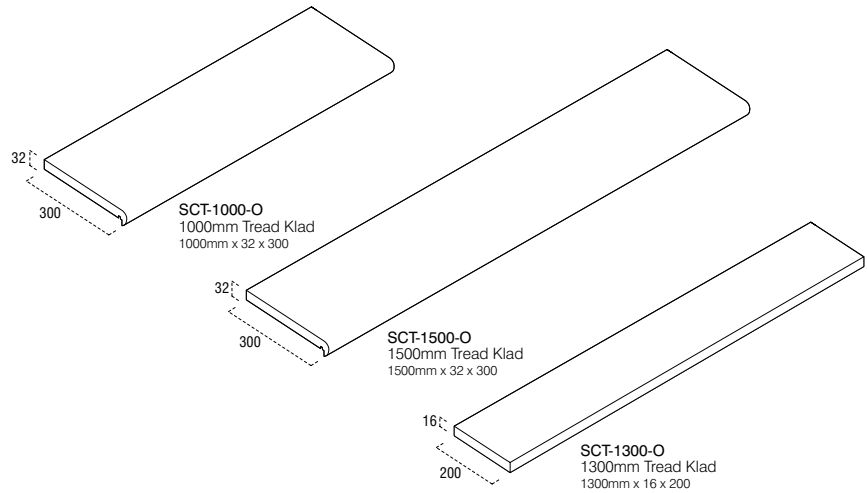

STAIR KLAD™/SYSTEM COMPONENTS

Timber /Finish	Product Code	Size	Pack Qty	RRP
----------------	--------------	------	----------	-----

TREADS & EXTENSION

OAK	SCT-1000-O	1000 x 32 x 300	1	£36.68
OAK	SCT-1500-O	1500 x 32 x 300	1	£60.04
OAK	SCT-1300-O	1300 x 16 x 200	1	£15.99