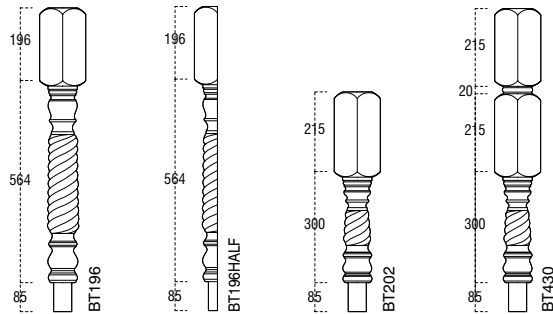

FLUTED NEWEL TURNINGS

* PINE	FL196P	820 x 91 x 91	1	£22.50
* PINE	FL196PHALF	820 x 91 x 43	1	£11.64
HEMLOCK	FL196H	820 x 91 x 91	1	£35.61
HEMLOCK	FL196HHALF	820 x 91 x 43	1	£18.53
OAK	FL196O	820 x 91 x 91	1	£80.11
OAK	FL196OHALF	820 x 91 x 43	1	£41.31
* PINE	FL202P	595 x 91 x 91	1	£22.50
HEMLOCK	FL202H	595 x 91 x 91	1	£35.61
OAK	FL202O	595 x 91 x 91	1	£80.11
* PINE	FL430P	830 x 91 x 91	1	£24.06
HEMLOCK	FL430H	830 x 91 x 91	1	£37.09
OAK	FL430O	830 x 91 x 91	1	£80.11

BENCHMARK™/NEWEL TURNINGS

Timber Product Code Size Pack Qty RRP

BARLEY TWIST NEWEL TURNINGS

* PINE	BT196P	845 x 91 x 91	1	£34.15
* PINE	BT196PHALF	845 x 91 x 43	1	£18.63
OAK	BT196O	845 x 91 x 91	1	£94.92
OAK	BT196OHALF	845 x 91 x 43	1	£52.20
* PINE	BT202P	600 x 91 x 91	1	£34.15
OAK	BT202O	600 x 91 x 91	1	£94.92
* PINE	BT430P	835 x 91 x 91	1	£37.26
OAK	BT430O	835 x 91 x 91	1	£94.92