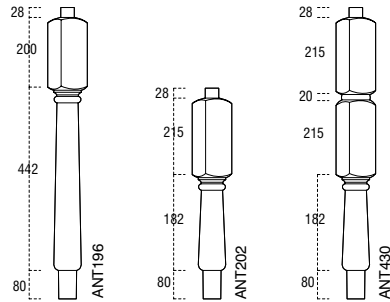

AXXYS ORIGIN/NEWEL TURNINGS & BASES

Timber	Product Code	Size	Pack Qty	RRP
--------	--------------	------	----------	-----

80MM NEWEL TURNINGS/ALL ITEMS ARE SUPPLIED PRE-FINISHED

* PINE	ANT196P	750 x 80 x 80	1	£24.41
OAK	ANT196O	750 x 80 x 80	1	£46.83
WALNUT	ANT196WAL	750 x 80 x 80	1	£87.86
* PINE	ANT202P	505 x 80 x 80	1	£15.92
OAK	ANT202O	505 x 80 x 80	1	£31.49
WALNUT	ANT202WAL	505 x 80 x 80	1	£91.09
* PINE	ANT430P	740 x 80 x 80	1	£23.92
OAK	ANT430O	740 x 80 x 80	1	£45.93
WALNUT	ANT430WAL	740 x 80 x 80	1	£87.86