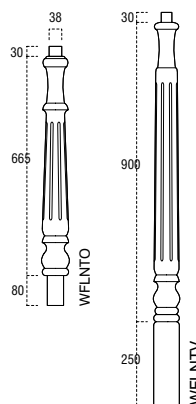

FLUTED NEWEL TURNINGS

* PINE	WFNTOP	779 x 84 x 84	1	£125.51
OAK	WFNTOO	779 x 84 x 84	1	£208.04
ASH	WFNTOA	779 x 84 x 84	1	£184.93
* PINE	WFNTVP	1180 x 84 x 74	1	£125.51
OAK	WFNTVO	1180 x 84 x 74	1	£208.04
ASH	WFNTVA	1180 x 84 x 74	1	£184.93