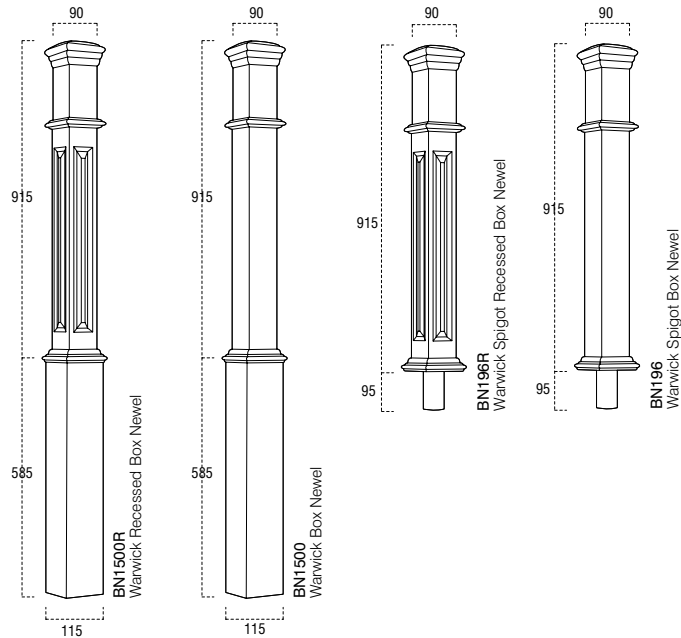

WARWICK/BOX NEWELS

Timber	Product Code	Size	Pack Qty	RRP

BOX NEWELS

OAK	BN1500RO	1500 x 91 x 91	1	£245.91
WHITE PRIMED	BN1500RW	1500 x 91 x 91	1	£215.88
OAK	BN1500O	1500 x 91 x 91	1	£215.88
OAK	BN196RO	1010 x 91 x 91	1	£206.49
WHITE PRIMED	BN196RW	1010 x 91 x 91	1	£206.49
OAK	BN196O	1010 x 91 x 91	1	£187.72
OAK	BN202RO	202 x 91 x 91	1	£206.49
WHITE PRIMED	BN202RW	202 x 91 x 91	1	£206.49
OAK	BN430RO	430 x 91 x 91	1	£206.49
WHITE PRIMED	BN430RW	430 x 91 x 91	1	£206.49

WARWICK/NEWEL CAPS

Timber	Product Code	Size	Pack Qty	RRP

BALL CAP

* PINE	WNC2P	136 x 110 x 110	1	£21.97
* PINE	WNC2PHALF	136 x 110 x 53	1	£12.07
OAK	WNC2O	136 x 110 x 110	1	£36.38
OAK	WNC2OHALF	136 x 110 x 53	1	£20.01
ASH	WNC2A	136 x 110 x 110	1	£32.34
ASH	WNC2AHALF	136 x 110 x 53	1	£17.79

Timber	Product Code	Size	Pack Qty	RRP

ACORN CAP

* PINE	WNC3P	168 x 110 x 110	1	£21.97
* PINE	WNC3PHALF	168 x 110 x 53	1	£12.07
OAK	WNC3O	168 x 110 x 110	1	£36.38
OAK	WNC3OHALF	168 x 110 x 53	1	£20.01
ASH	WNC3A	168 x 110 x 110	1	£32.34
ASH	WNC3AHALF	168 x 110 x 53	1	£17.79