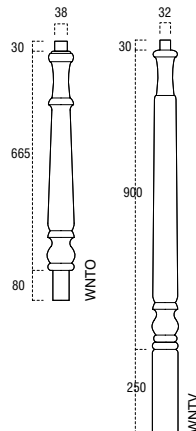

WHR2.455
Warwick Handrail

WHR3.655
Warwick Handrail

WHR4.255
Warwick Handrail

Timber	Product Code	Size	Pack Qty	RRP
--------	--------------	------	----------	-----

55MM BASERAILS

* PINE	WBR2.455P	2400 x 30 x 88	1	£22.59
OAK	WBR2.455O	2400 x 30 x 88	1	£110.55
ASH	WBR2.455A	2400 x 30 x 88	1	£98.27
* PINE	WBR3.655P	3600 x 30 x 88	1	£33.89
OAK	WBR3.655O	3600 x 30 x 88	1	£165.12
ASH	WBR3.655A	3600 x 30 x 88	1	£146.78
* PINE	WBR4.255P	4200 x 30 x 88	1	£39.56
OAK	WBR4.255O	4200 x 30 x 88	1	£193.09
ASH	WBR4.255A	4200 x 30 x 88	1	£171.64

WBR2.455
Warwick Baserail

WBR3.655
Warwick Baserail

WBR4.255
Warwick Baserail

WARWICK/CONTINUOUS NEWEL TURNINGS

Timber	Product Code	Size	Pack Qty	RRP
--------	--------------	------	----------	-----

PLAIN NEWEL TURNINGS

Timber	Product Code	Size	Pack Qty	RRP
--------	--------------	------	----------	-----

BARLEY TWIST NEWEL TURNINGS

* PINE	WBTNTO	779 x 84 x 84	1	£125.51
OAK	WBTNTOO	779 x 84 x 84	1	£208.04
ASH	WBTNTOA	779 x 84 x 84	1	£184.93
* PINE	WBTNTVP	1180 x 84 x 74	1	£125.51
OAK	WBTNTVO	1180 x 84 x 74	1	£208.04
ASH	WBTNTVA	1180 x 84 x 74	1	£184.93