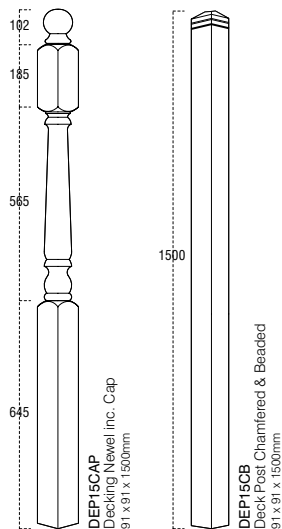

NEWELS

RED HARDWOOD	DEP15CAPM	1500 x 91 x 91	1	£36.87
RED HARDWOOD	DEP15CBM	1500 x 91 x 91	1	£36.95